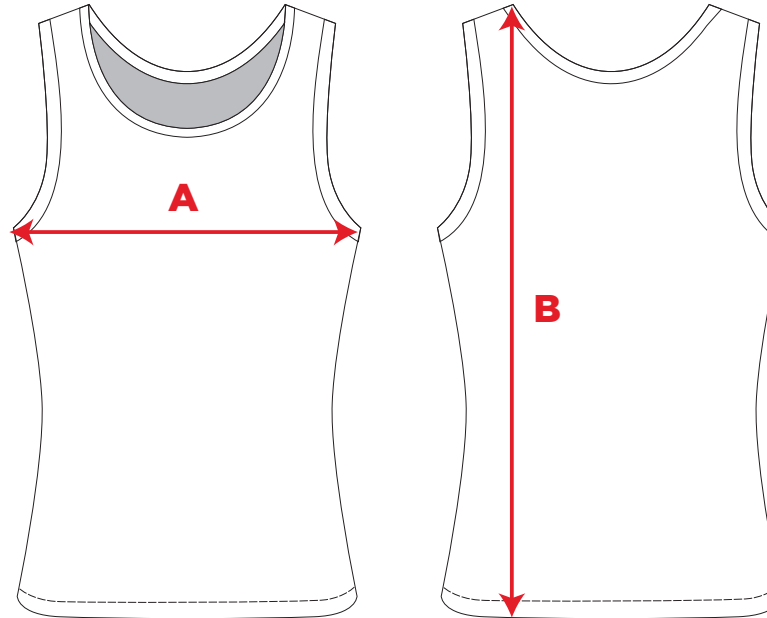

STYLE INFORMATION

CATEGORY:
MULTI-PURPOSE

SIZE SPEC CODE:
IDA-024

DESCRIPTION
STD BACK SINGLET

GENDER:
LADIES

SIZE RANGE:
ADULT

FACTORY:
C-FACTORY

PRODUCT DIAGRAM

REF	MEASUREMENT	L4	L6	L8	L10	L12	L14	L16	L18							
A	1/2 CHEST (cm)	36.5	39	41.5	44	46.5	49	51.5	54							
B	BACK LENGTH (cm)	62	63	64	65	67	69	71	72							

All measurements are in centimetres (cm), with a tolerance of +/- 1.5cm

Please note that these measurements refer to the size of the garment, not the person wearing it.

To determine your measurements, we recommend measuring a similar garment that you already own and that fits you well by laying it on a flat surface and comparing the respective measurements. For reference, half chest measurements refer to armpit-to-armpit, across the front of the garment laid out onto a flat surface.